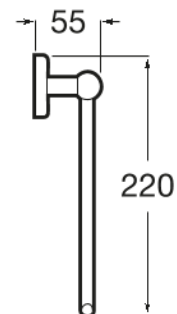

VICTORIA

Towel ring (Can be installed with screws or adhesive)

DIMENSIONS

Length	200 mm
Width	50 mm
Height	220 mm

COLOURS AND FINISHES

PRICE (VAT INCLUDED)

£65.42

TECHNICAL DRAWINGS

FEATURES

- Finish: Polished
- Installation type: Wall-mounted
- Material: Metal
- Shape: Ring
- Suitable for: Basin

Victoria

An extensive accessories range with a functional and timeless design. Besides the installation with screws, Victoria allows an adhesive fixation system that prevents drilling and guarantees high resistance (up to 5 kg. of static load). The perfect suit for private bathrooms, semi-public areas and public spaces, including solutions for people with reduced mobility.