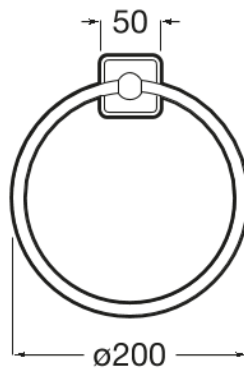

VICTORIA

Towel ring (Can be installed with screws or adhesive)

DIMENSIONS

Length	200 mm
Width	50 mm
Height	220 mm

COLOURS AND FINISHES

PRICE (VAT INCLUDED)

£65.42

TECHNICAL DRAWINGS

FEATURES

- Finish: Polished
- Installation type: Wall-mounted
- Material: Metal
- Shape: Ring
- Suitable for: Basin

Victoria

An extensive accessories range with a functional and timeless design. Besides the installation with screws, Victoria allows an adhesive fixation system that prevents drilling and guarantees high resistance (up to 5 kg. of static load). The perfect suit for private bathrooms, semi-public areas and public spaces, including solutions for people with reduced mobility.